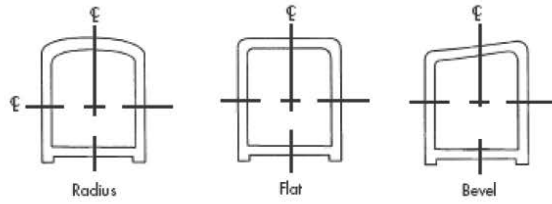

# MORTISE LOCKS

TH1100-FP

TH1100-FP  
FACE PLATES  
AL or DU

## APPLICABLE DOOR STILES

Specify face plate profile based on applicable door stile configuration

FLAT	L.H. BEVEL	CASE DEPTH	RADIUS	RADIUS WITH WEATHERSTRIP
TH1100-FP1 (TH1101 DEADBOLT)	TH1100-FP2 (TH1101 DEADBOLT)	TH1100-FP3 (TH1101 DEADBOLT)	TH1100-FP4 (TH1101 DEADBOLT)	TH1100-FP5 (TH1101 DEADBOLT)
TH1100-FP6 (TH1102 HOOKBOLT)	TH1100-FP7 (TH1102 HOOKBOLT)	TH1100-FP8 (TH1102 HOOKBOLT)	TH1100-FP9 (TH1102 HOOKBOLT)	TH1100-FP10 (TH1102 HOOKBOLT)
TH1100-FP11 (TH1103 DEADLATCH)	TH1100-FP12 (TH1103 DEADLATCH)	TH1100-FP13 (TH1103 DEADLATCH)	TH1100-FP14 (TH1103 DEADLATCH)	TH1100-FP15 (TH1103 DEADLATCH)